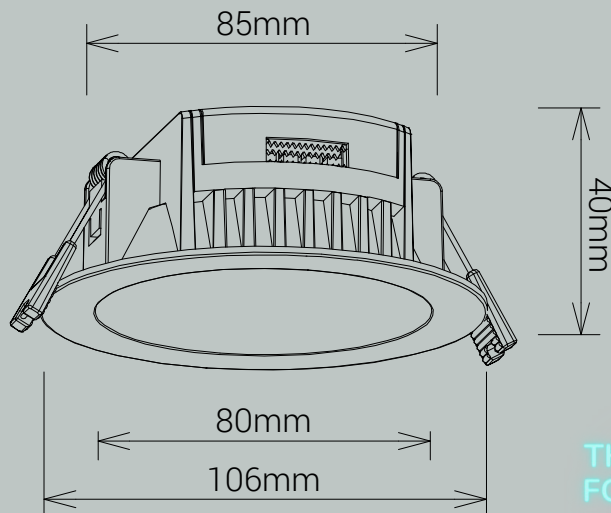

8 Watt LED Downlight

Optional Trims

Part Number	MBL-DL8W-WHT
Power Efficacy	8 Watt
Lumen Output	730-820lm
CCT	3000K / 4000K / 5700K
CRI	>80
IP Rating	IP54 (Front of Fitting)
Dimming	Triac Dimming
Cutout	90-95mm
Lifespan	50,000hrs
Warranty	3 Years

IP54

WW CW DL
Color changeable

HOURS
50000

CRI ≥ 80

THANKS
FOR THE
love

Project Name

Type

Qty