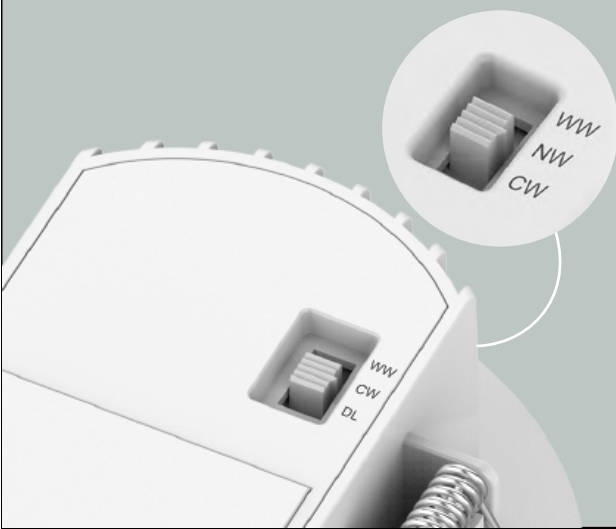

8 Watt LED Downlight

Optional Trims

Part Number	MBL-DL8W-WHT
Power Efficacy	8 Watt
Lumen Output	730-820lm
CCT	3000K / 4000K / 5700K
CRI	>80
IP Rating	IP54 (Front of Fitting)
Dimming	Triac Dimming
Cutout	90-95mm
Lifespan	50,000hrs
Warranty	3 Years

IP54

WW CW DL
Color changeable

HOURS
50000

CRI ≥ 80

THANKS
FOR THE
love

Project Name

Type

Qty