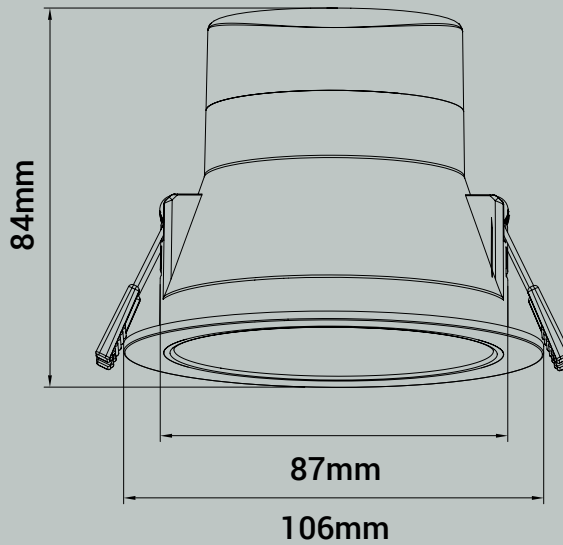

8 Watt LED Deep Baffle Downlight

Part Number	MBL-DLDB8W-BLK
Power Efficacy	8 Watt
Lumen Output	480-610lm
CCT	3000K / 4000K / 5700K
CRI	>90
IP Rating	IP54 (Front of Fitting)
Dimming	Triac Dimming
Cutout	90mm
Lifespan	50,000hrs
Warranty	3 Years

IP54

WW CW DL
Color changeable

HOURS
50000

CRI ≥ 90

THANKS
FOR THE
love

Project Name

Type

Qty