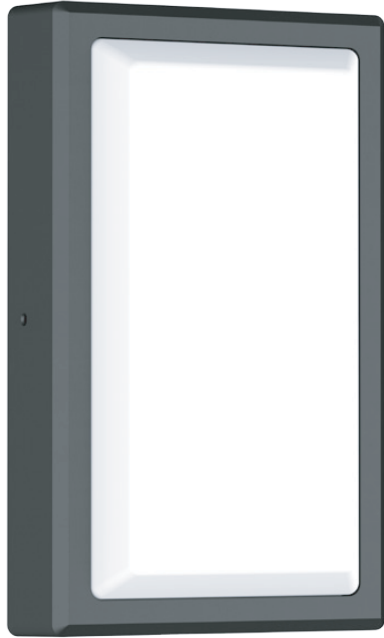

15Watt IP65 Wall Light

Part Number	MBL-WL15W-BLK-3CCT
Power Efficacy	15 Watt
Lumen Output	1390 - 1650lm
3CCT	3000K / 4000K / 5700K
CRI	>80
IP Rating	IP65
IK Rating	IK10
Beam Angle	120°
Lifespan	50,000hrs
Warranty	3 Years