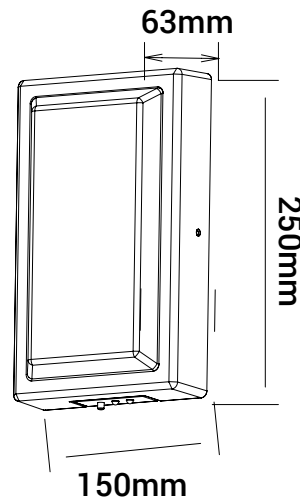

Part Number	MBL-WL15W-BLK-3CCT
Power Efficacy	15 Watt
Lumen Output	1390 - 1650lm
3CCT	3000K / 4000K / 5700K
CRI	>80
IP Rating	IP65
IK Rating	IK10
Beam Angle	120°
Lifespan	50,000hrs
Warranty	3 Years

IP65	 120°	IK10	 HOURS 50000	CRI ≥ 80