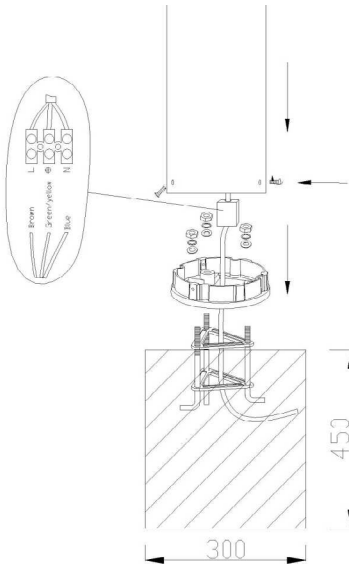

## LED IP65 Bollard - Charcoal

Part Number	MBL-BL10W-CHA-3K	MBL-BL10W-CHA-4K
Power Efficacy	10 Watts	
Kelvin Temperature	3000K	4000K
Lumen Output	510lm	530lm
IP Rating	IP65	
IK Rating	IK06	
Mounting	Ragbolt Included	
Input Voltage	240 Volt	
Dimensions	120mm (Dia) x 990mm (H)	
Beam Angle	Symmetrical 360°	
CRI Rating	>80	
Lifespan	50,000hrs	
Warranty	5 Year Warranty	