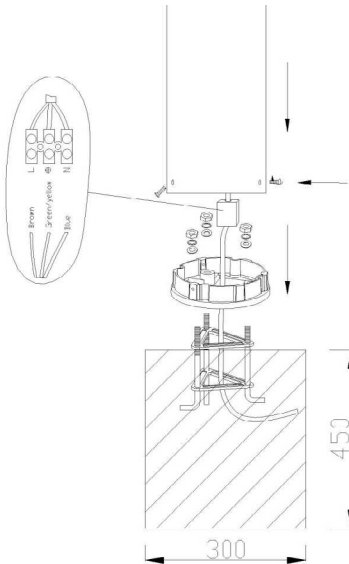

## LED IP65 Bollard - Charcoal

Part Number	MBL-BL20W-CHA-3K	MBL-BL20W-CHA-4K
Power Efficacy	20 Watts	
Kelvin Temperature	3000K	4000K
Lumen Output	998lm	1007lm
IP Rating	IP65	
IK Rating	IK06	
Mounting	Ragbolt Included	
Input Voltage	240 Volt	
Dimensions	160mm (Dia) x 980mm (H)	
Beam Angle	Symmetrical 360°	
CRI Rating	>80	
Lifespan	50,000hrs	
Warranty	5 Year Warranty	