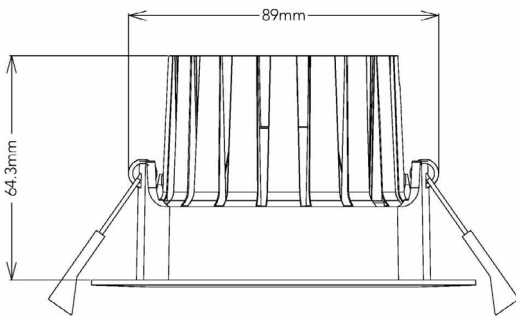

13Watt Fixed Downlight

Part Number	MBL-DL13W-WHT-3K	MBL-DL13W-WHT-4K
Wattage	13 Watt	
Voltage	240 Volt	
Colour Temp	3000K	4000K
Lumens	1096lm	1232lm
CRI	>82	
IP Rating	IP65	
Dimming	Phase Dim, Dali & 0-10V	
Trim	White/Black	
Dimension	110mm Face Dia x 65mm (H)	
Beam Angle	60°	
Cutout	90mm	
Warranty	5 Years	

15Watt Fixed Downlight

Part Number	MBL-DL15W-WHT-3K	MBL-DL15W-WHT-4K
Wattage	15 Watt	
Voltage	240 Volt	
Colour Temp	3000K	4000K
Lumens	1400lm	1421lm
CRI	>82	
IP Rating	IP65	
Dimming	Phase Dim, Dali & 0-10V	
Trim	White/Black	
Dimension	110mm Face Dia x 65mm (H)	
Beam Angle	60°	
Cutout	90mm	
Warranty	5 Years	