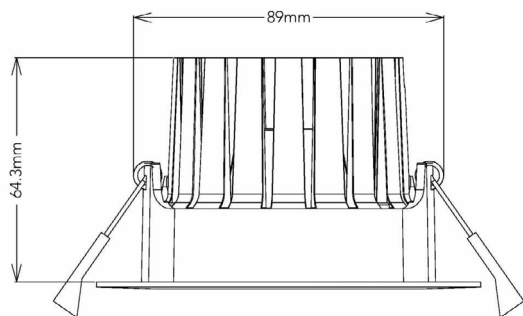

8Watt Fixed Downlight

Part Number	MBL-DL8W-WHT-3K	MBL-DL8W-WHT-4K
Wattage	8 Watt	
Voltage	240 Volt	
Colour Temp	3000K	4000K
Lumens	768lm	772lm
CRI	>82	
IP Rating	IP65	
Dimming	Phase Dim, Dali & 0-10V	
Trim	White/Black	
Dimension	110mm Face Dia x 65mm (H)	
Beam Angle	60°	
Cutout	90mm	
Warranty	5 Years	

10Watt Fixed Downlight

Part Number	MBL-DL10W-WHT-3K	MBL-DL10W-WHT-4K
Wattage	10 Watt	
Voltage	240 Volt	
Colour Temp	3000K	4000K
Lumens	874lm	898lm
CRI	>82	
IP Rating	IP65	
Dimming	Phase Dim, Dali & 0-10V	
Trim	White/Black	
Dimension	110mm Face Dia x 65mm (H)	
Beam Angle	60°	
Cutout	90mm	
Warranty	5 Years	