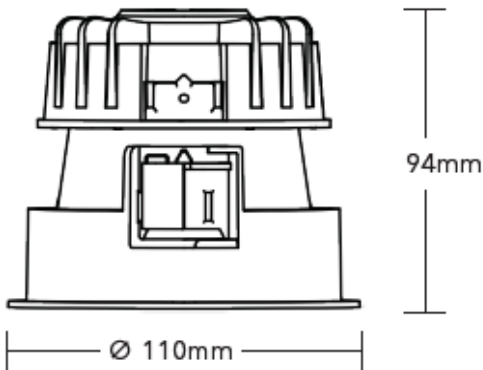

Galaxy EVO100-10

Part Number	MBL-DLGAL10W-WHT-4K
Power Efficacy	10 Watt
Lumen Output	900lm
CCT	2700K / 3000K / 4000K
CRI	>90
IP Rating	IP54
Cutout	100mm
Beam Angle	60°
Lifespan	50,000hrs
Warranty	7 Years