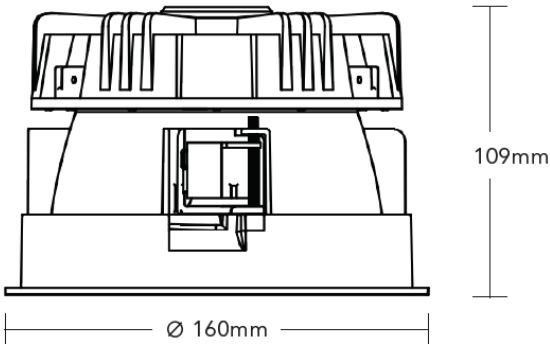

Galaxy EVO150-15

Part Number	MBL-DLGAL15W-WHT-4K
Power Efficacy	15 Watt
Lumen Output	1400lm
CCT	2700K / 3000K / 4000K
CRI	>90
IP Rating	IP54
Cutout	150mm
Beam Angle	60°
Lifespan	50,000hrs
Warranty	7 Years

IP54

60°

**7 Year
Warranty**

CRI ≥ 90

Project Name	Type	Qty
Comments