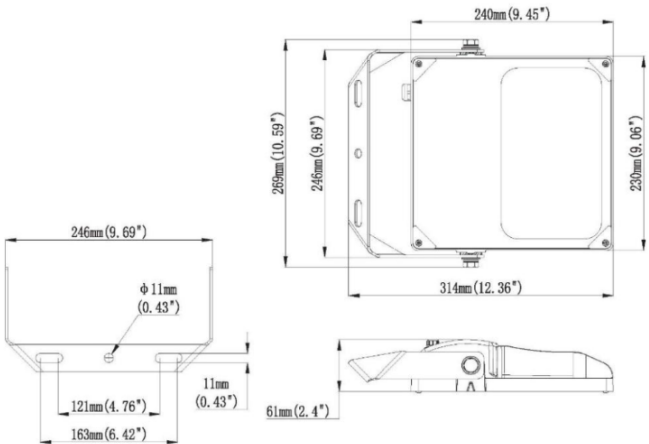

**100Watt LED Flood Light**

Part Number	MBL-FL100W-TC
Power Efficacy	100 Watt
Lumen Output	13,500lm
Dual Colour	3000K / 4000K
CRI	>70
IP Rating	IP66
Colour	Black
Beam Angle	120°
Lifespan	50,000hrs
Warranty	3 Years

<b>IP66</b>	 120°	<b>IK08</b>	 HOURS 50000	<b>CRI ≥70</b>
-------------	--	-------------	---	----------------

Project Name	Type	Qty
Comments		