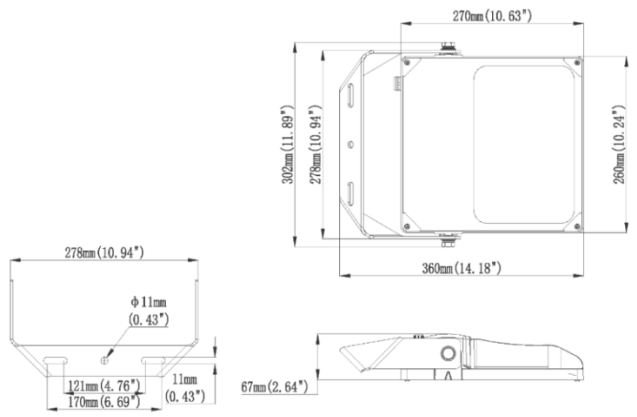

150Watt LED Flood Light

| | |
|----------------|---------------|
| Part Number | MBL-FL150W-TC |
| Power Efficacy | 150 Watt |
| Lumen Output | 20,250lm |
| Dual Colour | 3000K / 4000K |
| CRI | >70 |
| IP Rating | IP66 |
| Colour | Black |
| Beam Angle | 120° |
| Lifespan | 50,000hrs |
| Warranty | 3 Years |

| | | | | |
|-------------|--|-------------|---|----------------|
| IP66 |  120° | IK08 |  HOURS 50000 | CRI ≥70 |
|-------------|--|-------------|---|----------------|

| | | |
|---------------------|-------------|------------|
| Project Name | Type | Qty |
| Comments | | |