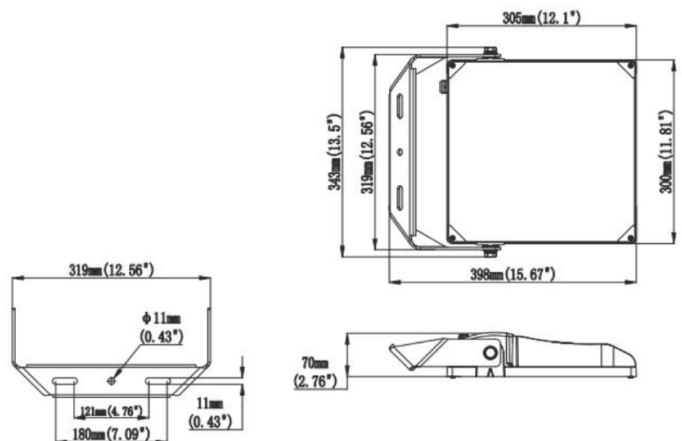

IP66

120°

IK08

CRI ≥70

Project Name

Type

Qty

Comments