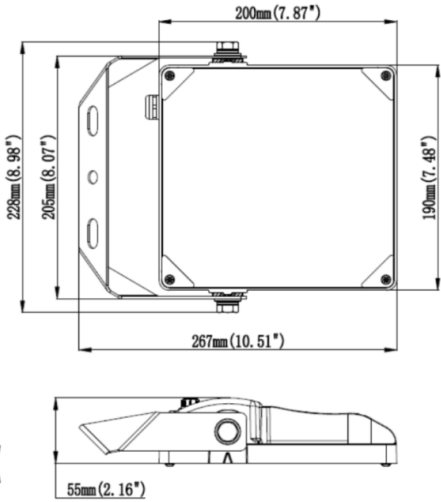

Part Number	MBL-FL50W-TC
Power Efficacy	50 Watt
Lumen Output	6750lm
Dual Colour	3000K / 4000K
CRI	>70
IP Rating	IP66
Colour	Black
Beam Angle	120°
Lifespan	50,000hrs
Warranty	3 Years

IP66	120°	IK08	50000 HOURS	CRI ≥70